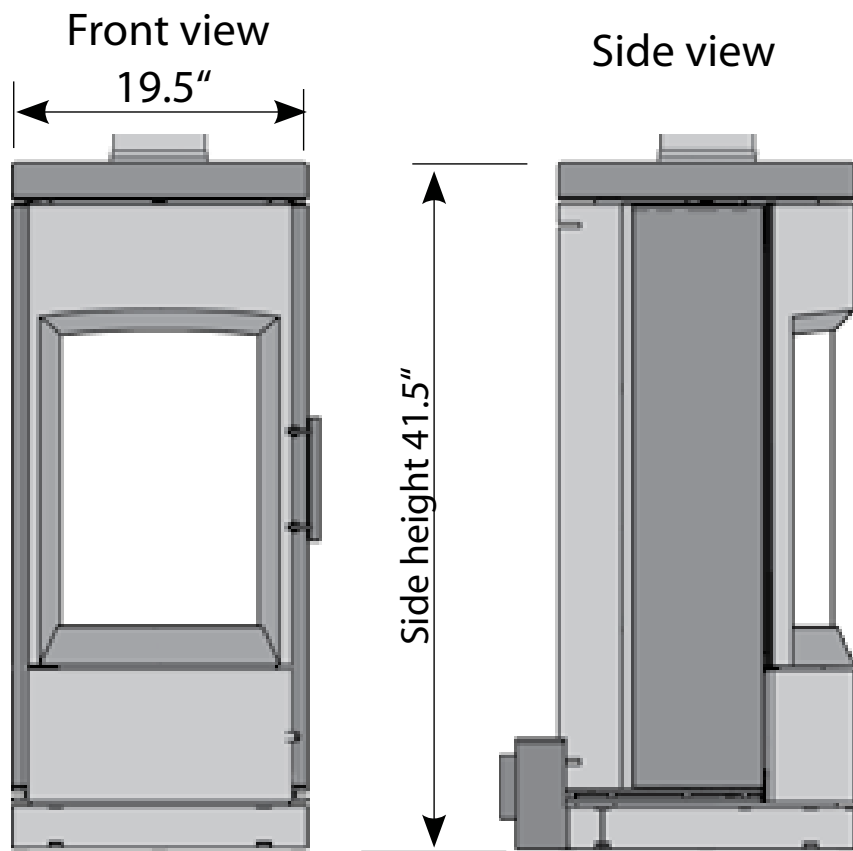

eurocollection

BARI DV

GAS

Top view