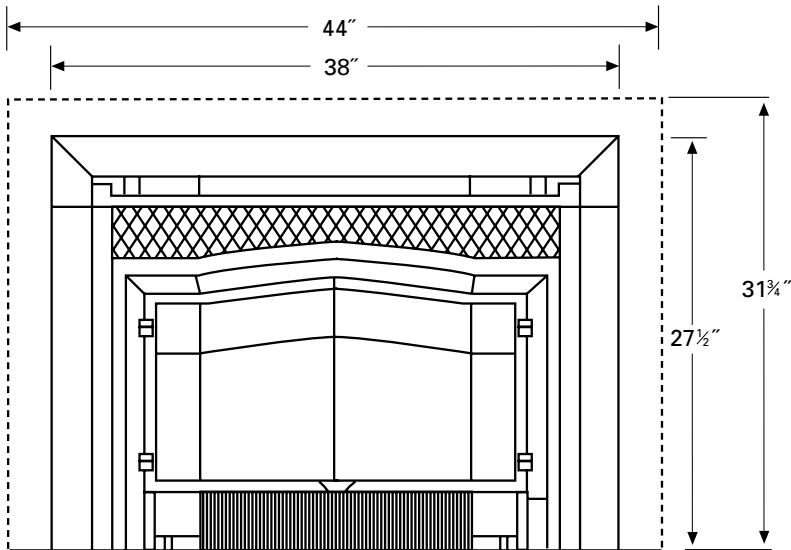

## KILLINGTON

GAS

Two surrounds available: small (38" x 27 1/2") or large (44" x 31 1/4")