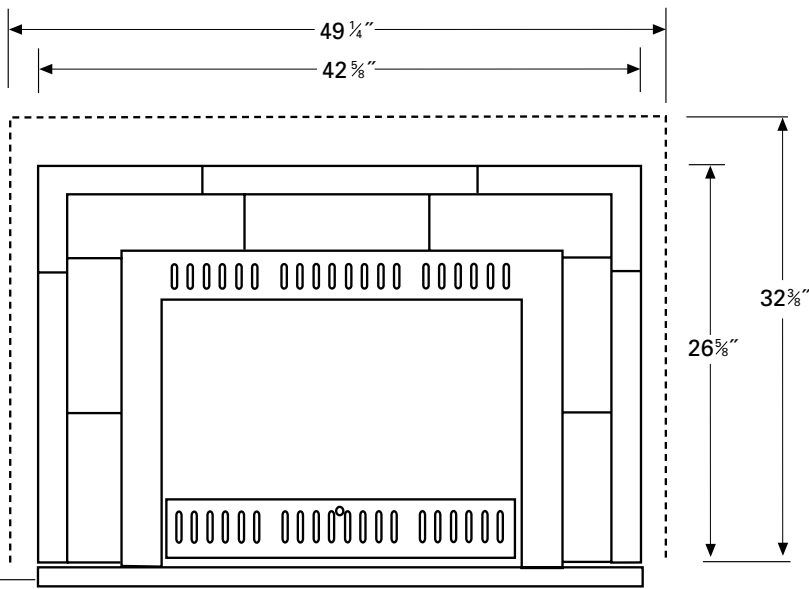

select collection

MAIDSTONE

GAS

Two surrounds available: small (42⁵/₈" x 26⁵/₈") or large (49¹/₄" x 32³/₈")
Optional threshold (42⁵/₈" x 1¹/₂") or large (51⁵/₈" x 1¹/₂")