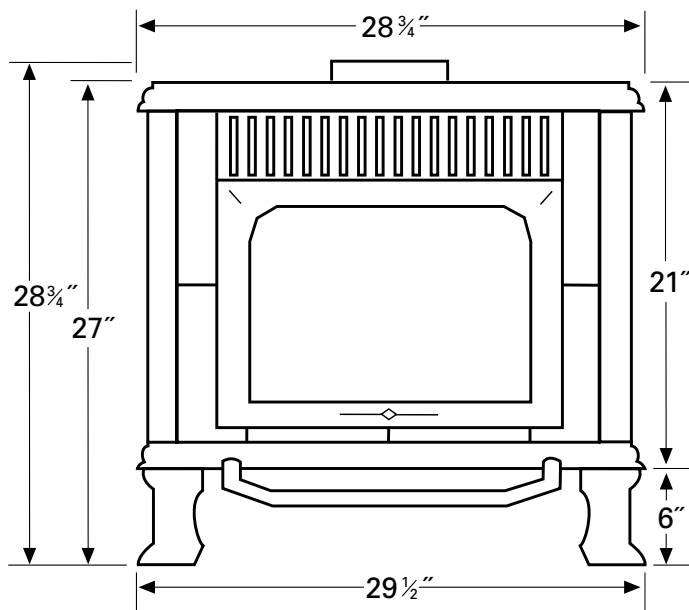

select collection

STERLING

GAS

Minimum Hearthpad Dimensions
(Hearth can be eliminated with use of optional firescreen or by using a raised wooden platform: 7" high for B-Vent)