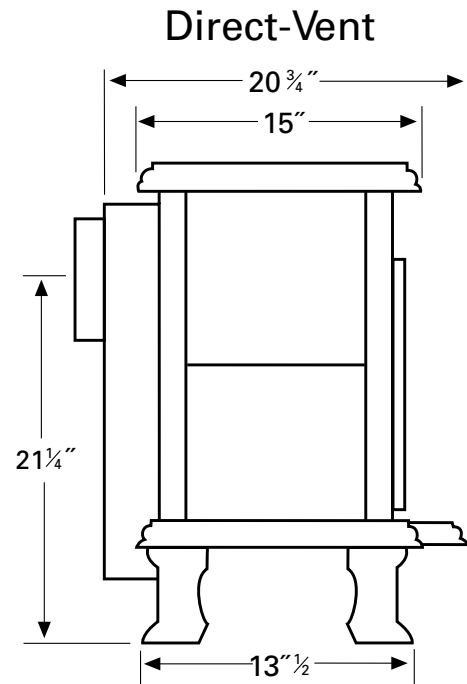

select collection

STERLING

GAS

Minimum Hearthpad Dimensions
(Hearth can be eliminated with use of optional firescreen or by using a raised wooden platform: 7" high for B-Vent)