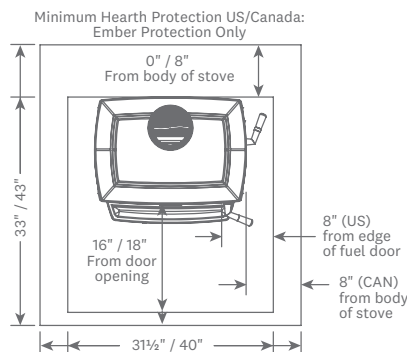

Hearth Protection

Finish Options

Specifications

HHV Efficiency	79%
HeatLife™ Burn Time*	16 hours
EPA Certified	1.07 g/hr
Heats up to	1,400 sq ft
Firebox Capacity	1.32 cu ft
BTU	Up to 40,000
Maximum Log Length	16"
Flue Diameter	Top - 6"
Weight	464 lbs

Accessories

Convection Blower	96-57400
Outside Air Adapter	96-53400