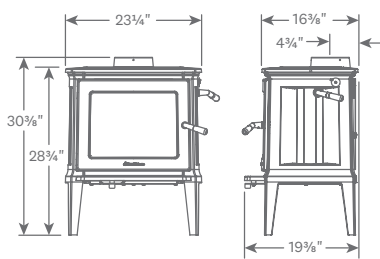

Dimensions

Clearances

Side: 14" Rear: 15 1/2" Corner: 7"
Single-wall connector pipe
no rear heat shield

Side: 14" Rear: 13 3/4" Corner: 7"
Single-wall connector pipe
with included rear heat shield

Side: 14" Rear: 9 3/4" Corner: 7"
Double-wall connector pipe
with blower kit heat shield

Note: All information is for reference only. Refer to the owner's manual for full specification and installation details.