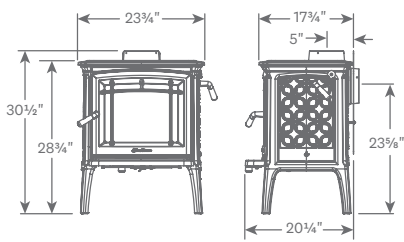

Dimensions

Clearances

Side: 14" Rear: 15 1/2" Corner: 14"
Single-wall connector pipe
no rear heat shield

Side: 14" Rear: 13 3/4" Corner: 7"
Single-wall connector pipe
with included rear heat shield

Side: 14" Rear: 9 3/4" Corner: 7"
Double-wall connector pipe
with blower kit heat shield