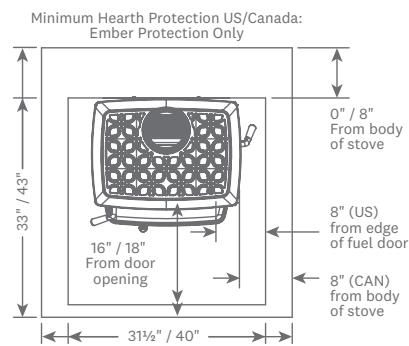

Hearth Protection

Finish Options

Specifications

HHV Efficiency	79%
HeatLife™ Burn Time*	16 hours
EPA Certified	1.07 g/hr
Heats up to	1,400 sq ft
Firebox Capacity	1.32 cu ft
BTU	Up to 40,000
Maximum Log Length	16"
Flue Diameter	Top or Rear† - 6"
Weight	350 lbs

Accessories

Blower w/ Rear Heat Shield	96-57400
Outside Air Adapter	96-53400

† Refer to the owner's manual for rear exit requirements.
* Under the right conditions, you will be able to start a new fire with kindling up to the end of the product's HeatLife™.