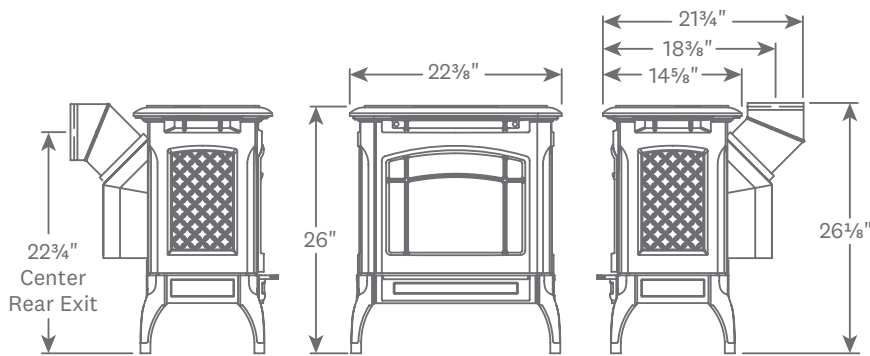

The Gas Family

Stowe Model 8325

The Stowe is compact, easy to use, and reliable addition to your living space.

Features

Enameled cast iron

The small size and beautiful style of this cast iron stove inspired us to offer it in our unique oyster enamel, as well as our classic brown enamel and matte black.

Efficiency you can feel

In addition to burning cleanly, the Stowe uses a cast iron heat exchanger to move the heat from the fire into your home, not up the chimney.

Dimensions

Clearances

Floor Protection:
Non-combustible surface or wood floor